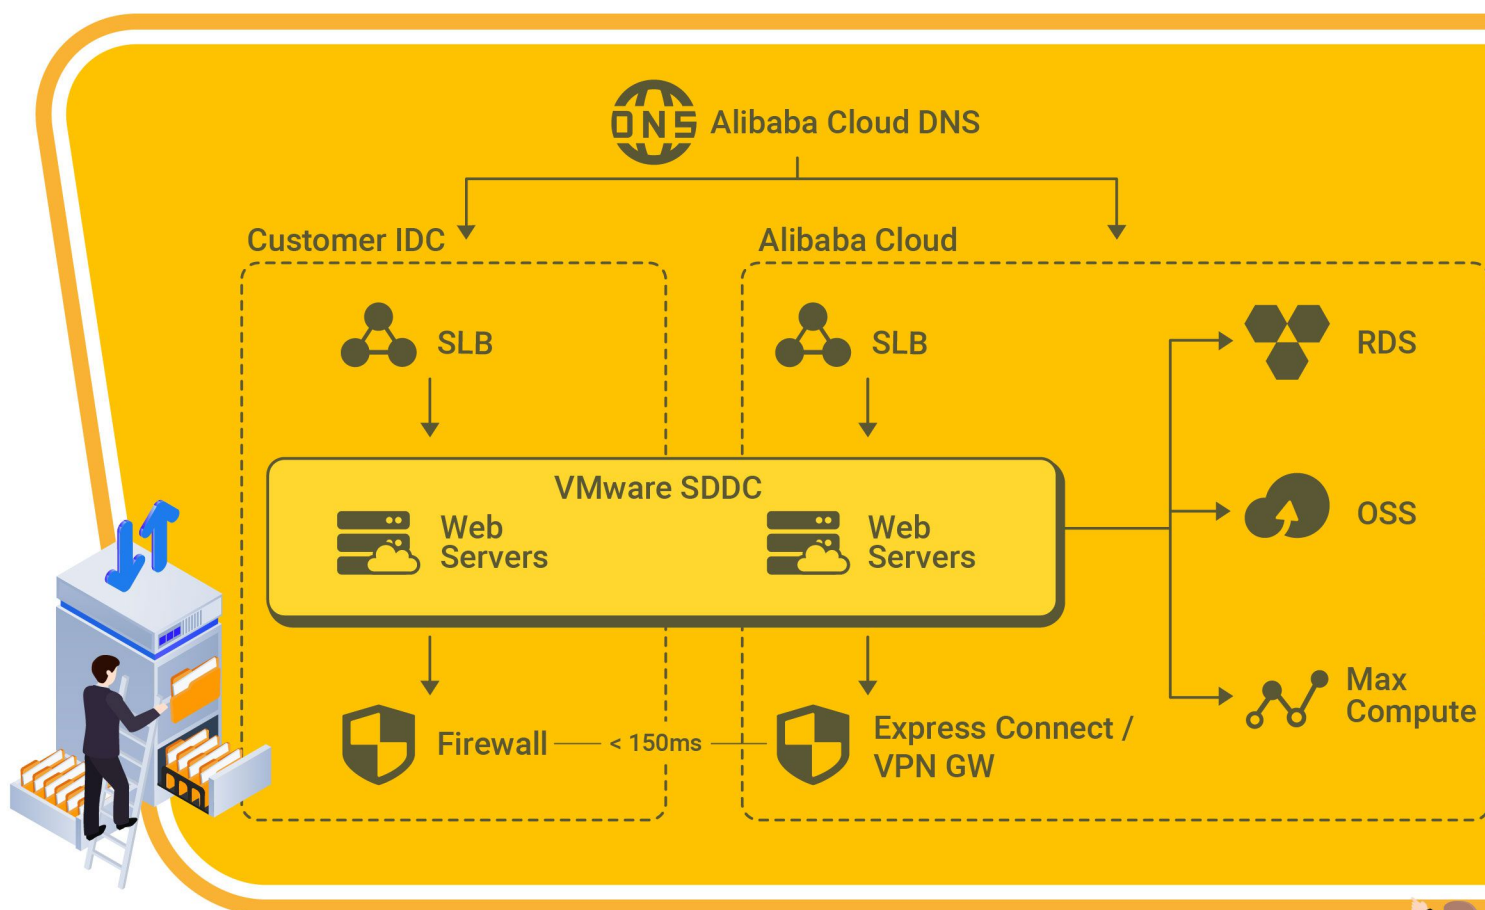

雲上擴容解決方案

結合公有雲及私有雲的優點
實踐最佳雲上擴容解決方案

解決方案

場景

- 客戶正在使用VMware並希望將測試(QA)、系統整合測試(SIT)及開發(DEV)等環境的工作負載遷移至阿里雲。

價值

- 將VMware工作負載無縫遷移到阿里雲。
- 保持與現有IDC一致的操作體驗。

方案亮點

- 在VMware認證的阿里雲神龍服務器(X-Dragon Bare Metal server)上運行VMware SDDC解決方案。
- 解決方案能直接訪問和集成其它阿里雲雲原生服務。

立即聯絡我們 了解更多

Hybrid Cloud Bursting

Scale your IT infrastructure on the cloud, brings together the advantages of both the public and private cloud.

Solution

Scenario

- A customer is using VMware and would like to move some of workloads such as QA, SIT, DEV environment to Alibaba Cloud.

Values

- Seamlessly migrate **VMware** workloads to cloud.
- Operational consistency with on-premises IDC.

Solution Highlights

- VMware SDDC running on Alibaba Cloud X-Dragon Bare Metal server, **Certified by VMware**.
- Direct access** and integrate with Alibaba Cloud Native services.

Chat with us for more details