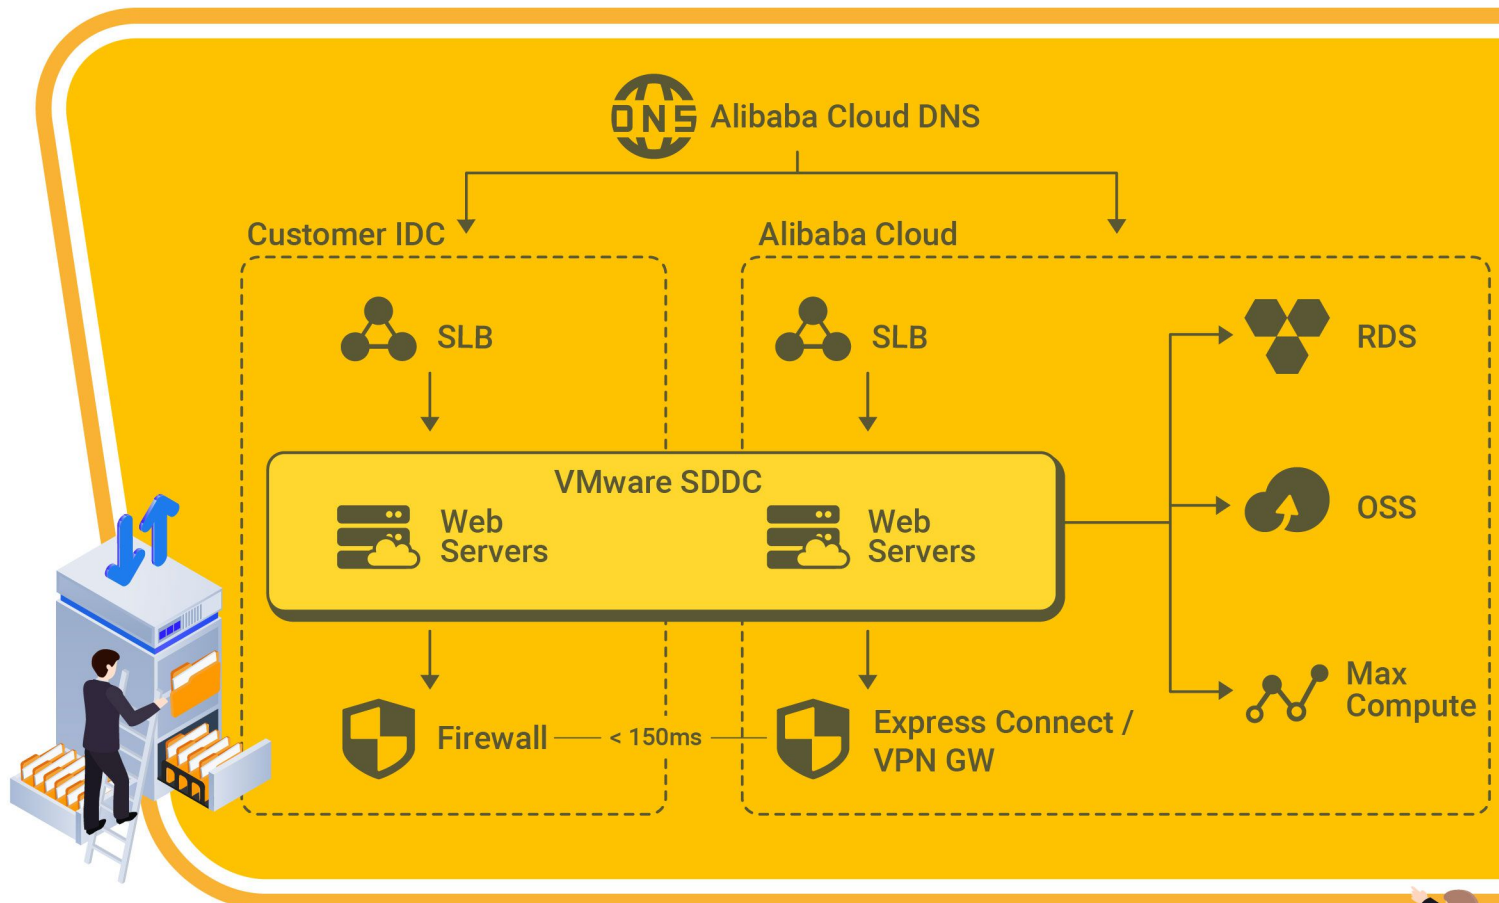

雲上擴容解決方案

結合公有雲及私有雲的優點
實踐最佳雲上擴容解決方案

解決方案

場景

- 客戶正在使用VMware並希望將測試(QA)、系統整合測試(SIT)及開發(DEV)等環境的工作負載遷移至阿里雲。

價值

- 將VMware工作負載無縫遷移到阿里雲。
- 保持與現有IDC一致的操作體驗。

方案亮點

- 在VMware認證的阿里雲神龍服務器(X-Dragon Bare Metal server)上運行VMware SDDC解決方案。
- 解決方案能直接訪問和集成其它阿里雲雲原生服務。

立即聯絡我們 了解更多

Hybrid Cloud Bursting

Scale your IT infrastructure on the cloud, brings together the advantages of both the public and private cloud.

Solution

Scenario

- A customer is using VMware and would like to move some of workloads such as QA, SIT, DEV environment to Alibaba Cloud.

Values

- Seamlessly migrate **VMware** workloads to cloud.
- Operational consistency with on-premises IDC.

Solution Highlights

- VMware SDDC running on Alibaba Cloud X-Dragon Bare Metal server, **Certified by VMware**.
- Direct access** and integrate with Alibaba Cloud Native services.

Chat with us for more details